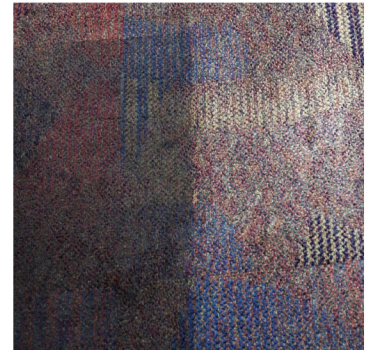

800-557-6822

squarescrub.com