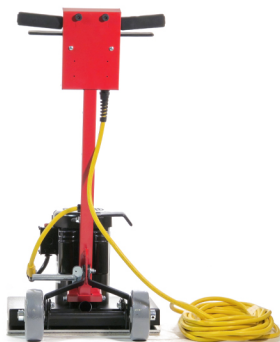

SQUARE SCRUB®

by  Mytee®

The **NEW** Square Lite by Square Scrub!

SQUARE LITE

SS EBG-18 SQ LT

The Future is Looking Lite!

The Square Lite is the newest addition to the Square Scrub lineup. Specifically for surface cleaning, the Square Lite leverages the proven design found in it's larger, multi-function siblings - all at around 90lbs! Featuring a smaller design that runs 18" pads, it's everything you need to clean and maintain hard surface floors and carpets!

- Cleans VCT, Tile & Grout, LVT/LVP, Concrete, Carpet and more
- Cleaning pads for a variety of surfaces
- Compatible with the NEW HydroVac Pro System (SS HPS 20)
- Base is powder coated with tough and textured polyurethane

Visit the
Square Lite Page
to learn more!

800-557-6822

squarescrub.com

Specifications

UL/CSA/CE Certified	Yes
Total Assembled Weight	92 lbs
Powder Coated Steel Frame	10 gauge
Polyurethane Textured Powder Coated Steel Base	7 gauge
3/4 " Solid Steel Axle	Yes
Adjustable Handle	Yes
6"x2" Non-Marking Wheels	Yes
Motor	3450 1.5 hp
Operating Sound Output	69 db
Power Cord	50 ft/14 gauge
Lighted Plug	Yes
Amp Draw	6.9 amps
Pad Size	12 x 18 inch
Number of Isolators	4
Max Oscillations	3450/minute
Removable Weights	No
Stone Care Capable	No
Dust Containment Kit	No
Built-in Hour Meter	No
Two-Piece Handle	No
HydroVac Pro System Compatible	Yes