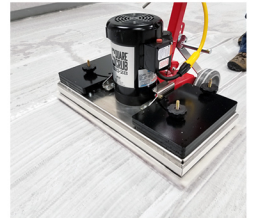

Wet Strip VCT