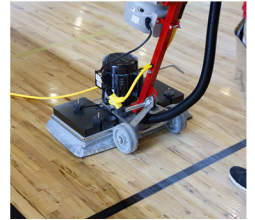

Screen Gym Floors