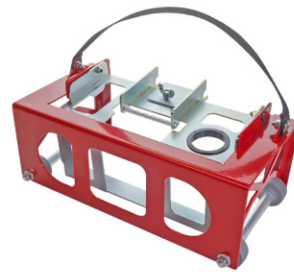

Doodle Scrub EBG-9

SS EBG-9

The Doodle Scrub® is also great for cleaning around toilets, stalls, stairs, VCT, tile & grout, rubberized flooring, and much, much more.

Machine Specs

- Weight - 21 lbs
- 30ft Power Cord
- 4,100 rpm
- 5.25 x 10 pad size

**Doodle
SKATE**
BY SQUARE SCRUB

Turn the Doodle Scrub® sideways to scrub baseboards, tile & grout, stairs, & more at 90°.

SS EBG-9-SKATE

- Durable nylon carry strap.
- Smooth pivoting action.
- Adjusts to wall contours.
- Easy gliding non-marking wheels.

**Doodle
SCRUB
DELUXE**
BY SQUARE SCRUB

SS EBG-9-DLX

The Doodle Scrub®
Deluxe Includes

Doodle Scrub® EBG-9
Doodle Skate®

- 2 - Tile & Gout Pads
- 2 - Blue Driver Pads
- 1 - SHO Pad
- 1 - White Driver Pad
- 1 - SQP Pad
- 1 - Red Driver Pad
- 1 - Melamine Pad
- 1 - Titan Pad
- 1 - White Pad