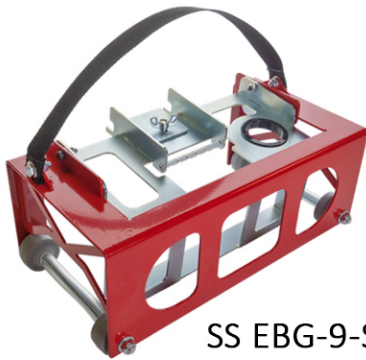

Doodle Scrub EBG-9

SS EBG-9

The Doodle Scrub® is also great for cleaning around toilets, stalls, stairs, VCT, tile & grout, rubberized flooring, and much, much more.

Machine Specs

- Weight - 21 lbs
- 30ft Power Cord
- 4,100 rpm
- 5.25 x 10 pad size

**Doodle
SKATE**
BY SQUARE SCRUB

Turn the Doodle Scrub® sideways to scrub baseboards, tile & grout, stairs, & more at 90°.

SS EBG-9-SKATE

- Durable nylon carry strap.
- Smooth pivoting action.
- Adjusts to wall contours.
- Easy gliding non-marking wheels.

**Doodle
SCRUB
DELUXE**
BY SQUARE SCRUB

SS EBG-9-DLX

The Doodle Scrub®
Deluxe Includes

Doodle Scrub® EBG-9
Doodle Skate®

- 2 - Tile & Gout Pads
- 2 - Blue Driver Pads
- 1 - SHO Pad
- 1 - White Driver Pad
- 1 - SQP Pad
- 1 - Red Driver Pad
- 1 - Melamine Pad
- 1 - Titan Pad
- 1 - White Pad