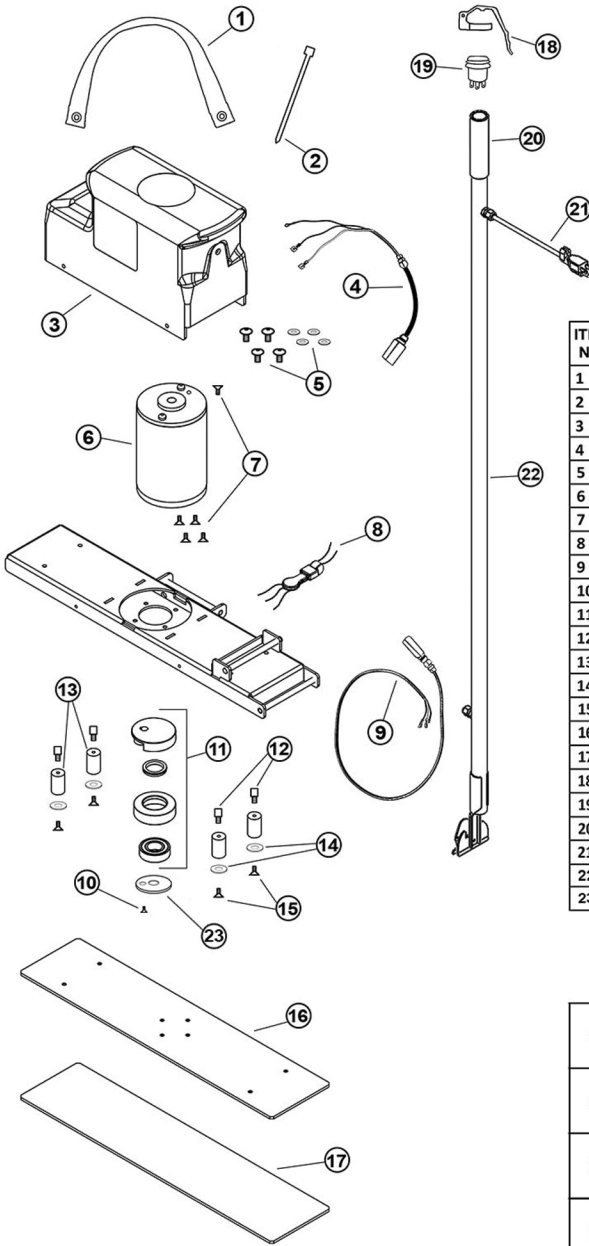

Doodle Mop Parts Breakdown

PARTS

ITEM NO.	PART NO.	PART DESCRIPTION
1	SS 100090	CARRY STRAP
2	N/A	ZIP TIE
3	SS 051661	DOODLE COVER
4	INCLUDED IN KIT	MOTOR CORD
5	INCLUDED IN KIT	COVER SCREW (4) / WASHERS (4)
6	INCLUDED IN KIT	MOTOR
7	INCLUDED IN KIT	MOTOR BOLT (6)
8	SS 061170	PTC/VARISTOR HARNESS
9	INCLUDED IN KIT	HANDLE CORD
10	INCLUDED IN KIT	MOTOR SHAFT BOLT
11	INCLUDED IN KIT	ECCENTRIC ASSEMBLY
12	INCLUDED IN KIT	TOP ISOLATOR BOLT
13	INCLUDED IN KIT	ISOLATOR (4)
14	INCLUDED IN KIT	ISOLATOR SPACER (4)
15	INCLUDED IN KIT	BOTTOM ISOLATOR BOLT (4)
16	SS 051634	BASE PLATE
17	SS 051603V	GRIP FACE
18	SS 051180	TRIGGER
19	SS 051104	EBG-9 SWITCH
20	SS 0101Z	HANDLE GRIP
21	INCLUDED IN KIT	POWER CORD
22	INCLUDED IN KIT	HANDLE
23	INCLUDED IN KIT	CRUSH WASHER

KITS

SS 051666	EBG-16 COVER REPLACEMENT KIT (includes: 3, 4, 5)
SS 051106	MOTOR REPLACEMENT KIT (includes: 6, 7, 8, 9, 10)
SS 051615	BASE PLATE KIT (includes: 5, 10, 11, 12, 13, 14, 15, 16, 17, 23)
SS 051601	ISOLATOR REPAIR KIT (includes: 5, 10, 12, 13, 14, 15, 17)