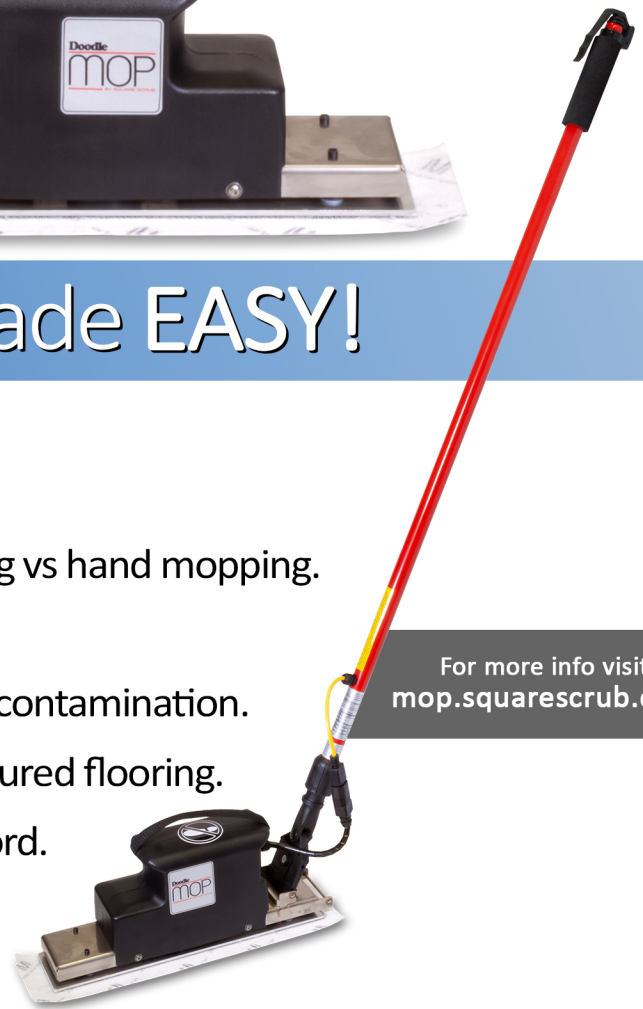

Mopping Made EASY!

- Improves soil and biofilm removal.
- Designed for everyday floor mopping.
- 4000 rpm motion drastically improves cleaning vs hand mopping.
- Works with 18" disposable microfiber mops.
- Disposable microfiber pads help reduce cross contamination.
- Great for cleaning luxury vinyl tile & other textured flooring.
- Doodle Mop weighs 12lbs with a 35' power cord.
- Includes Carry Strap & Handle Trigger.
- Easy to clean & maintain.

For more info visit
mop.squarescrub.com