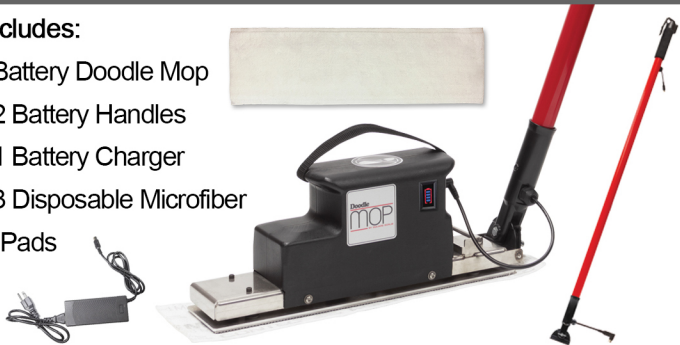

Freedom²

by Square Scrub

Introducing the Freedom² line of battery powered floor tools from Square Scrub.

42 volt lithium-ion battery built into the machine handle.

Doodle
mOP
BY SQUARE SCRUB
EBG-16-BATTMOP

Specifications subject to change without notice.

SQUARE SCRUB
Versatility

800-557-6822
SQUARESCRUB.COM

Doodle Mop w/ Extra Battery SS EBG-16-BAT2

Includes:

- Battery Doodle Mop
- 2 Battery Handles
- 1 Battery Charger
- 3 Disposable Microfiber Pads

Extra Battery Handle - SS 051140

Doodle Mop BattMop SS EBG-16-BAT

Includes:

- Battery Doodle Mop
- 1 Battery Handle
- 1 Battery Charger
- 3 Disposable Microfiber Pads

Extra Battery Charger - SS 051145

Before