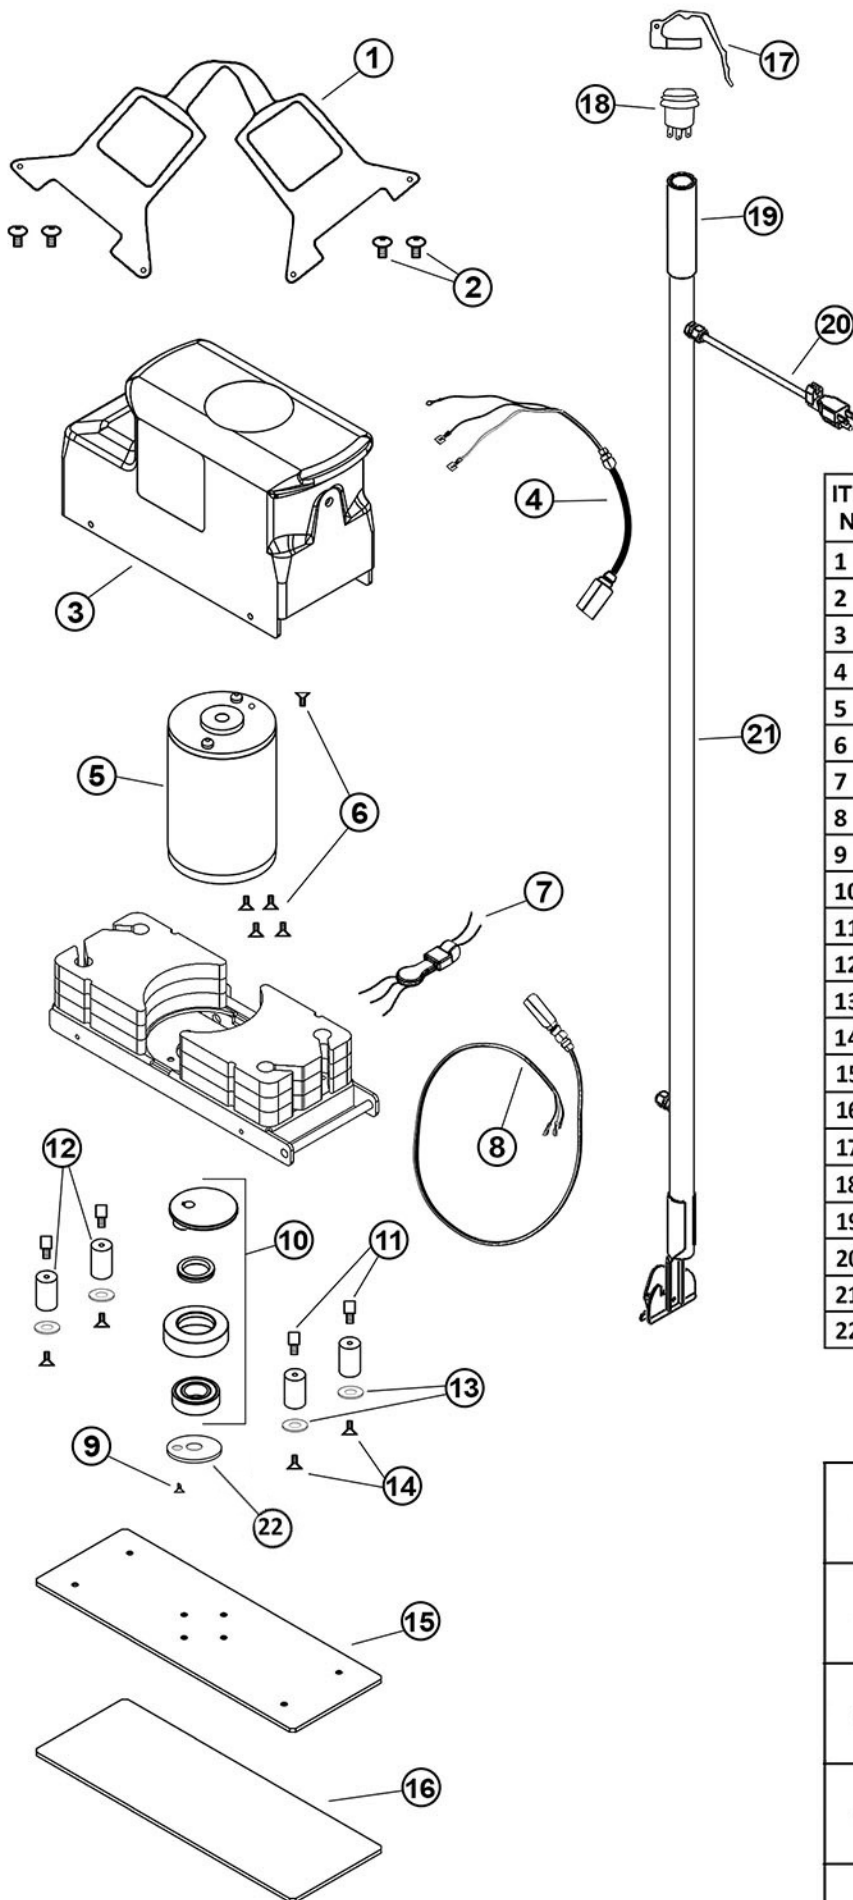

Doodle Scrub EBG-9

PARTS

ITEM NO.	PART NO.	PART DESCRIPTION
1	SS 051190	CARRY STRAP
2	INCLUDED IN KIT	COVER SCREW (4)
3	SS 051161	DOODLE COVER
4	INCLUDED IN KIT	MOTOR CORD
5	INCLUDED IN KIT	MOTOR
6	INCLUDED IN KIT	MOTOR BOLT (5)
7	SS 051170	PTC/VARISTOR HARNESS
8	INCLUDED IN KIT	HANDLE CORD
9	INCLUDED IN KIT	MOTOR SHAFT BOLT
10	INCLUDED IN KIT	ECCENTRIC ASSEMBLY
11	INCLUDED IN KIT	TOP ISOLATOR BOLT
12	INCLUDED IN KIT	ISOLATOR (4)
13	INCLUDED IN KIT	ISOLATOR SPACER (4)
14	INCLUDED IN KIT	BOTTOM ISOLATOR BOLT (4)
15	SS 051134	BASE PLATE
16	SS 051103V	GRIP FACE
17	SS 051180	TRIGGER
18	SS 051104	EBG-9 SWITCH
19	SS 0101Z	HANDLE GRIP
20	INCLUDED IN KIT	POWER CORD
21	INCLUDED IN KIT	HANDLE
22	INCLUDED IN KIT	CRUSH WASHER

KITS

SS 051166	EBG-9 COVER REPLACEMENT KIT (includes: 2,3,4)
SS 051106	MOTOR REPLACEMENT KIT (includes: 5, 6, 9)
SS 051115	BASE PLATE KIT (includes: 2, 9, 10, 11, 12, 13, 14, 15, 16, 22)
SS 051157	HANDLE CONVERSION KIT (includes: 2, 3, 4, 7, 8, 20, 21)
SS 051101	ISOLATOR REPAIR KIT (includes: 2, 9, 11, 12, 13, 14, 16)