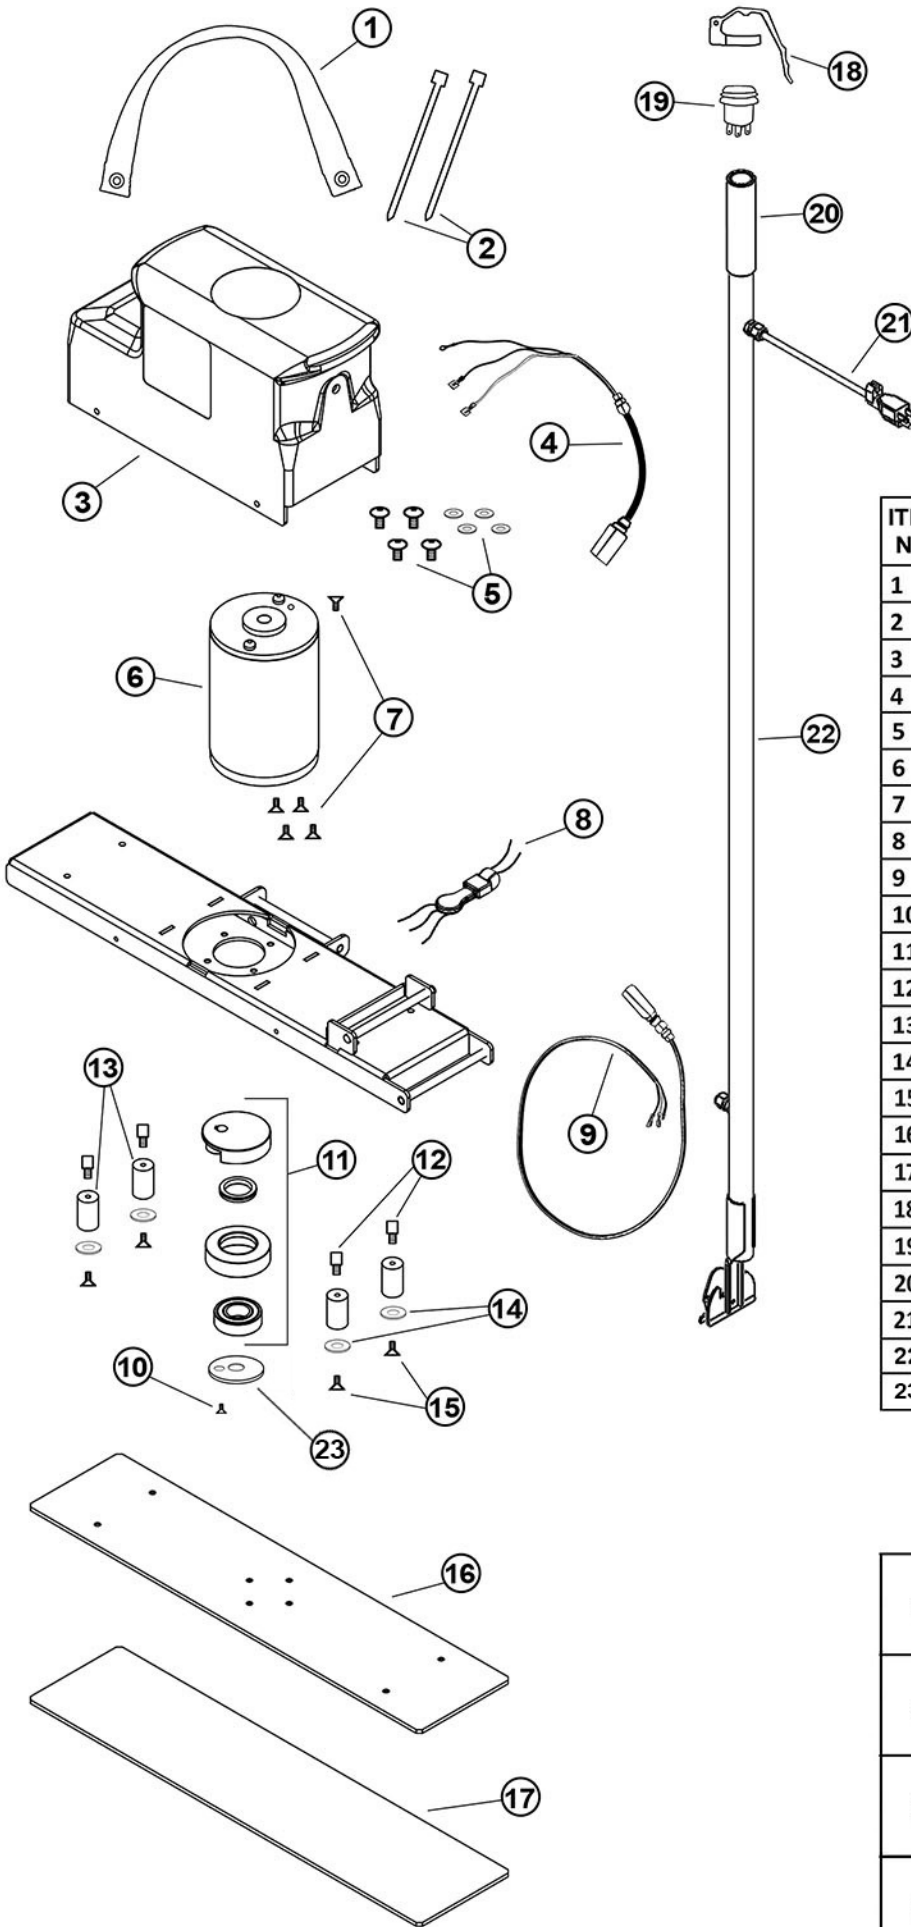

Doodle Mop EBG-16

PARTS

ITEM NO.	PART NO.	PART DESCRIPTION
1	SS 100090	CARRY STRAP
2	N/A	ZIP TIE (2)
3	SS 051661	DOODLE COVER
4	INCLUDED IN KIT	MOTOR CORD
5	INCLUDED IN KIT	COVER SCREW (4) / WASHERS (4)
6	INCLUDED IN KIT	MOTOR
7	INCLUDED IN KIT	MOTOR BOLT (5)
8	SS 051170	PTC/VARISTOR HARNESS
9	INCLUDED IN KIT	HANDLE CORD
10	INCLUDED IN KIT	MOTOR SHAFT BOLT
11	INCLUDED IN KIT	ECCENTRIC ASSEMBLY
12	INCLUDED IN KIT	TOP ISOLATOR BOLT
13	INCLUDED IN KIT	ISOLATOR (4)
14	INCLUDED IN KIT	ISOLATOR SPACER (4)
15	INCLUDED IN KIT	BOTTOM ISOLATOR BOLT (4)
16	SS 051634	BASE PLATE
17	SS 051603V	GRIP FACE
18	SS 051180	TRIGGER
19	SS 051104	EBG-9 SWITCH
20	SS 0101Z	HANDLE GRIP
21	INCLUDED IN KIT	POWER CORD
22	INCLUDED IN KIT	HANDLE
23	INCLUDED IN KIT	CRUSH WASHER

KITS

SS 051666	EBG-16 COVER REPLACEMENT KIT (includes: 3, 4, 5)
SS 051106	MOTOR REPLACEMENT KIT (includes: 6, 7, 8, 9, 10)
SS 051615	BASE PLATE KIT (includes: 5, 10, 11, 12, 13, 14, 15, 16, 17, 23)
SS 051601	ISOLATOR REPAIR KIT (includes: 5, 10, 12, 13, 14, 15, 17)